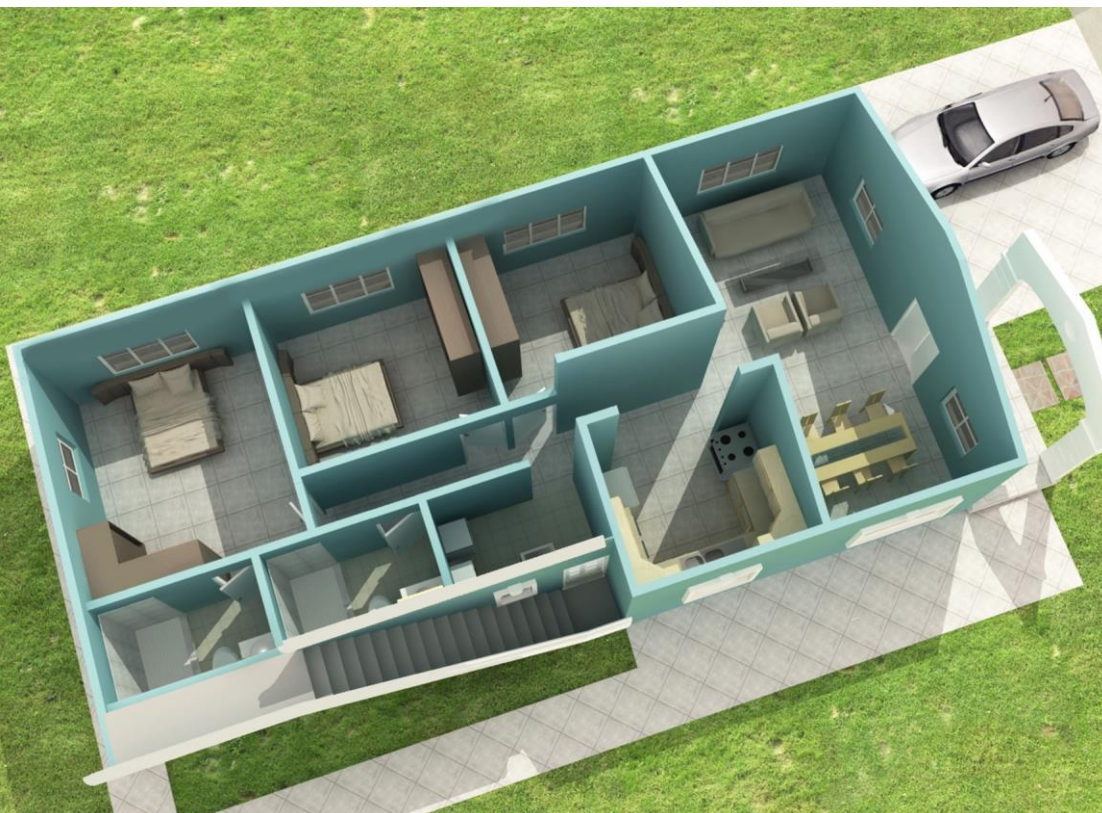

MACON MODEL H3 1500SQF

INDIVIDUAL HOME

Description:

- 140m² (1500sqf)
- Single unit
- Porch
- Livingroom
- Dining area
- Kitchen
- 01 Master Bedroom
- 02 Single Bedrooms
- 02 Bathrooms
- Laundry

MACON MODEL H3 1500SQF

Description:

- 140m2 (1500sqf)
- Single unit
- Porch
- Livingroom
- Dining area
- Kitchen
- 01 Master Bedroom
- 02 Single Bedrooms
- 02 Bathrooms
- Laundry

ESTIMATED PRICE:

TTD\$675,000.00